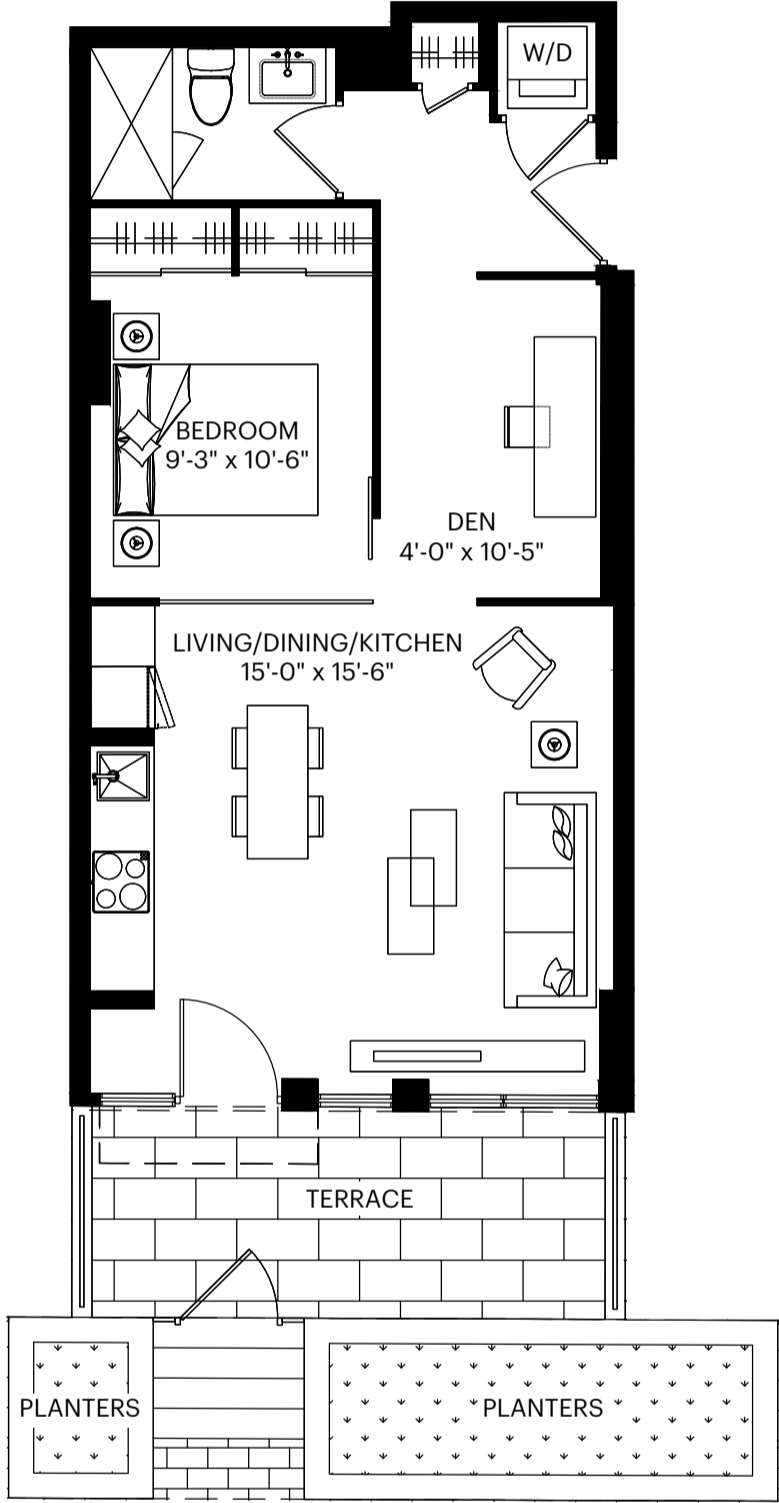

1N-D 658 SQ.FT. SUITE UP TO: 117 SQ.FT. BALCONY

UNIT REPEATS ON FLOORS:
1

SUITE NO.
110